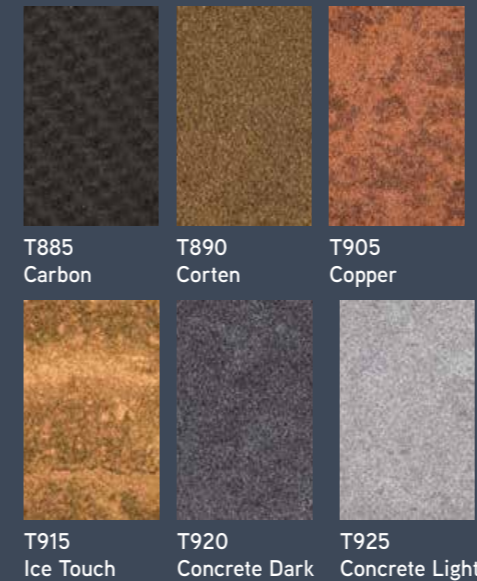

Designer finishes