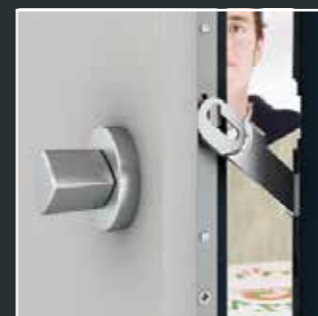

Butt hinge
Silver or Black

Letterbox
Silver or Black

Thumb Turn Option
Silver only
All cylinders come with five security keys

Electronic or Optical Peephole
Silver or Black

Winkhaus 5 Point Lock

Four impressive hooks, plus the central deadbolt operate effortlessly when turning the key in your Spitfire door. The five-point design offers an additional layer of security when the door is fully locked. To fully comply with our PAS 24 accreditation, configure your door with this locking system and an external pullbar.

GU Automatic Slamshut Lock

Always locked, always secure – a slamshut lock offers full peace of mind. The moment your door is closed, the two spring-loaded locking bolts, plus the central latch shoot into place. The door can be opened internally simply by depressing the lever handle. From the outside, entrance is gained with one full spin of the key.

Winkhaus 3 Point Entry Guard Lock

Our entry guard locking systems is a clear superior to the traditional door chair. An integral guard bar can be engaged from the inside, adding a further level of security before opening the door.