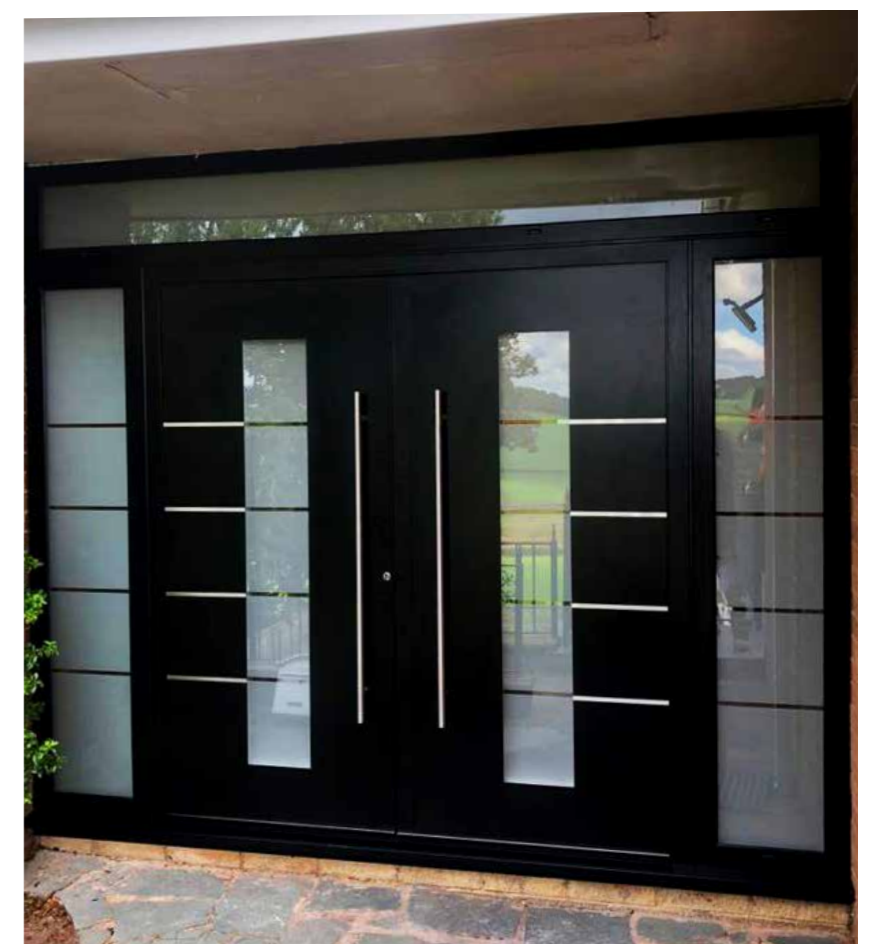

1654
(Colour: T905 Copper)

1305