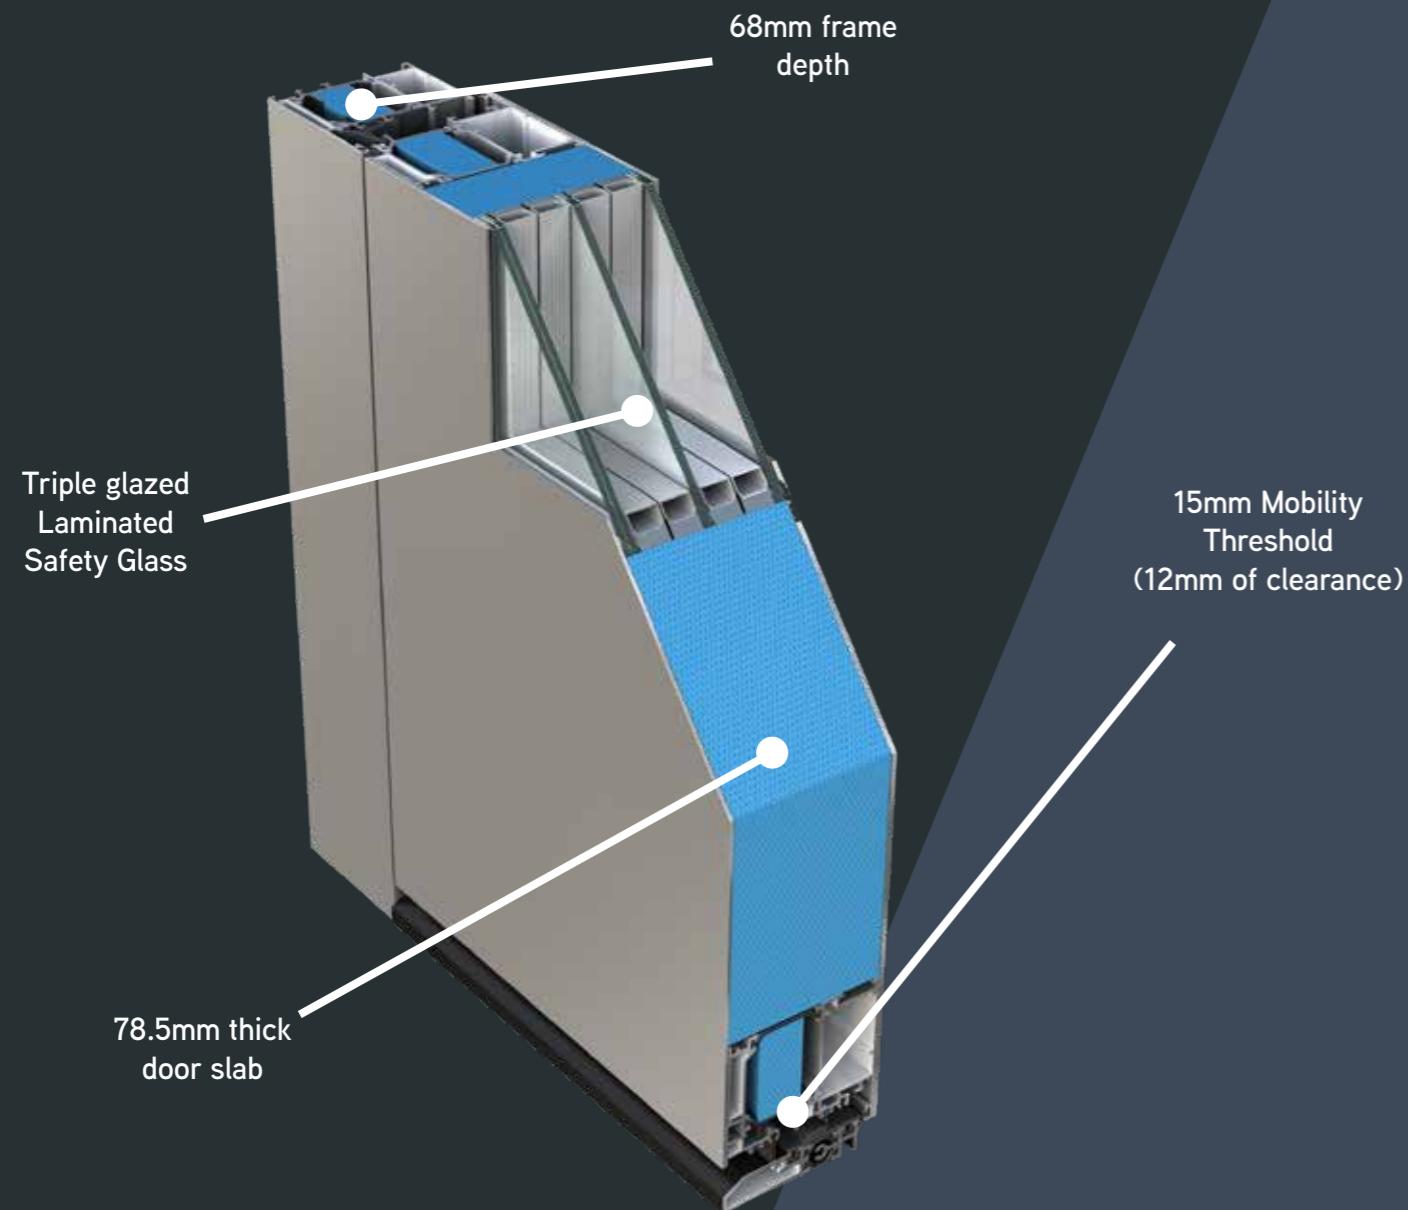

XL DOOR SIZES - 1150MM X 2400MM

Our doors can be manufactured from 700mm up to 1150mm wide and up to 2400mm tall. Every door is equipped with a fully weathered **low aluminium threshold**, to provide ease of access for everyone in your home.